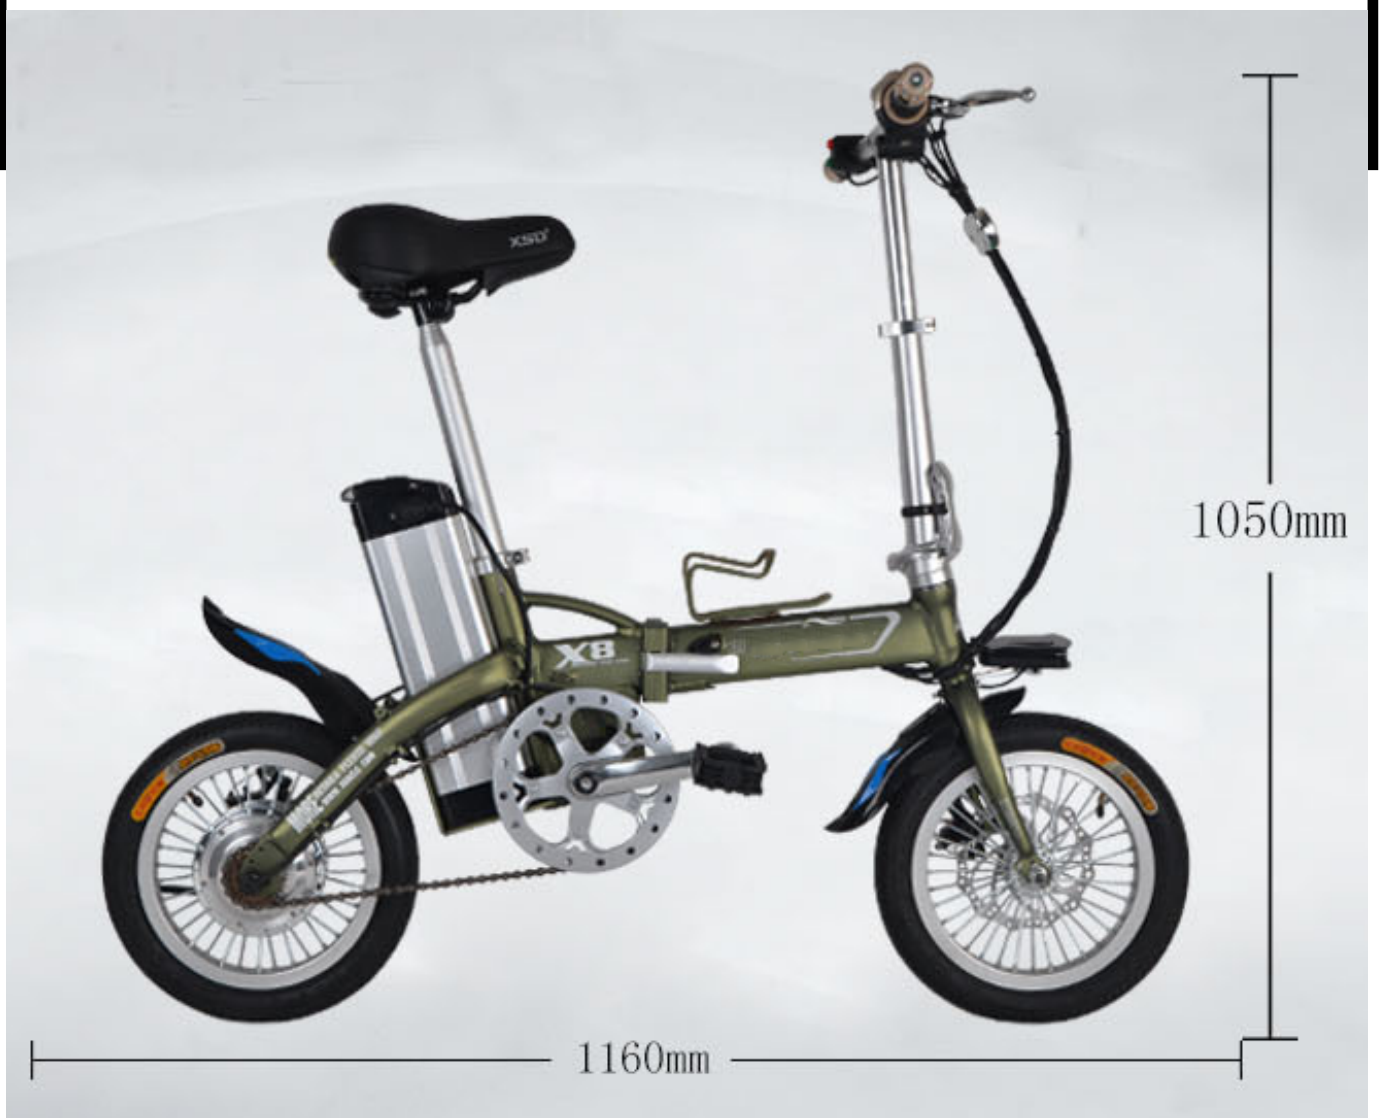

bad dog mini bikes sky folding

Product description:

Tire	14*2.125	Size	1600*1100mm
Battery	Lithium battery	Weight	15kg
Battery weight	2kg	Charging time	4-6hours
Mileage	Pure electric 30-40 km	Max speed	30km/H

Product picture:

[fix price](#) [elektro scooter occasion](#) [folding electric bike 48 volt](#) [electro bike](#) [folding electric bike accessories ireland](#) [folding electric mountain bike factory](#) [covote connect](#) [folding electric bike reviews 2013](#) [electric bike manufacturer](#) [ebike manufacturer](#) [electro bike manufacturer](#)